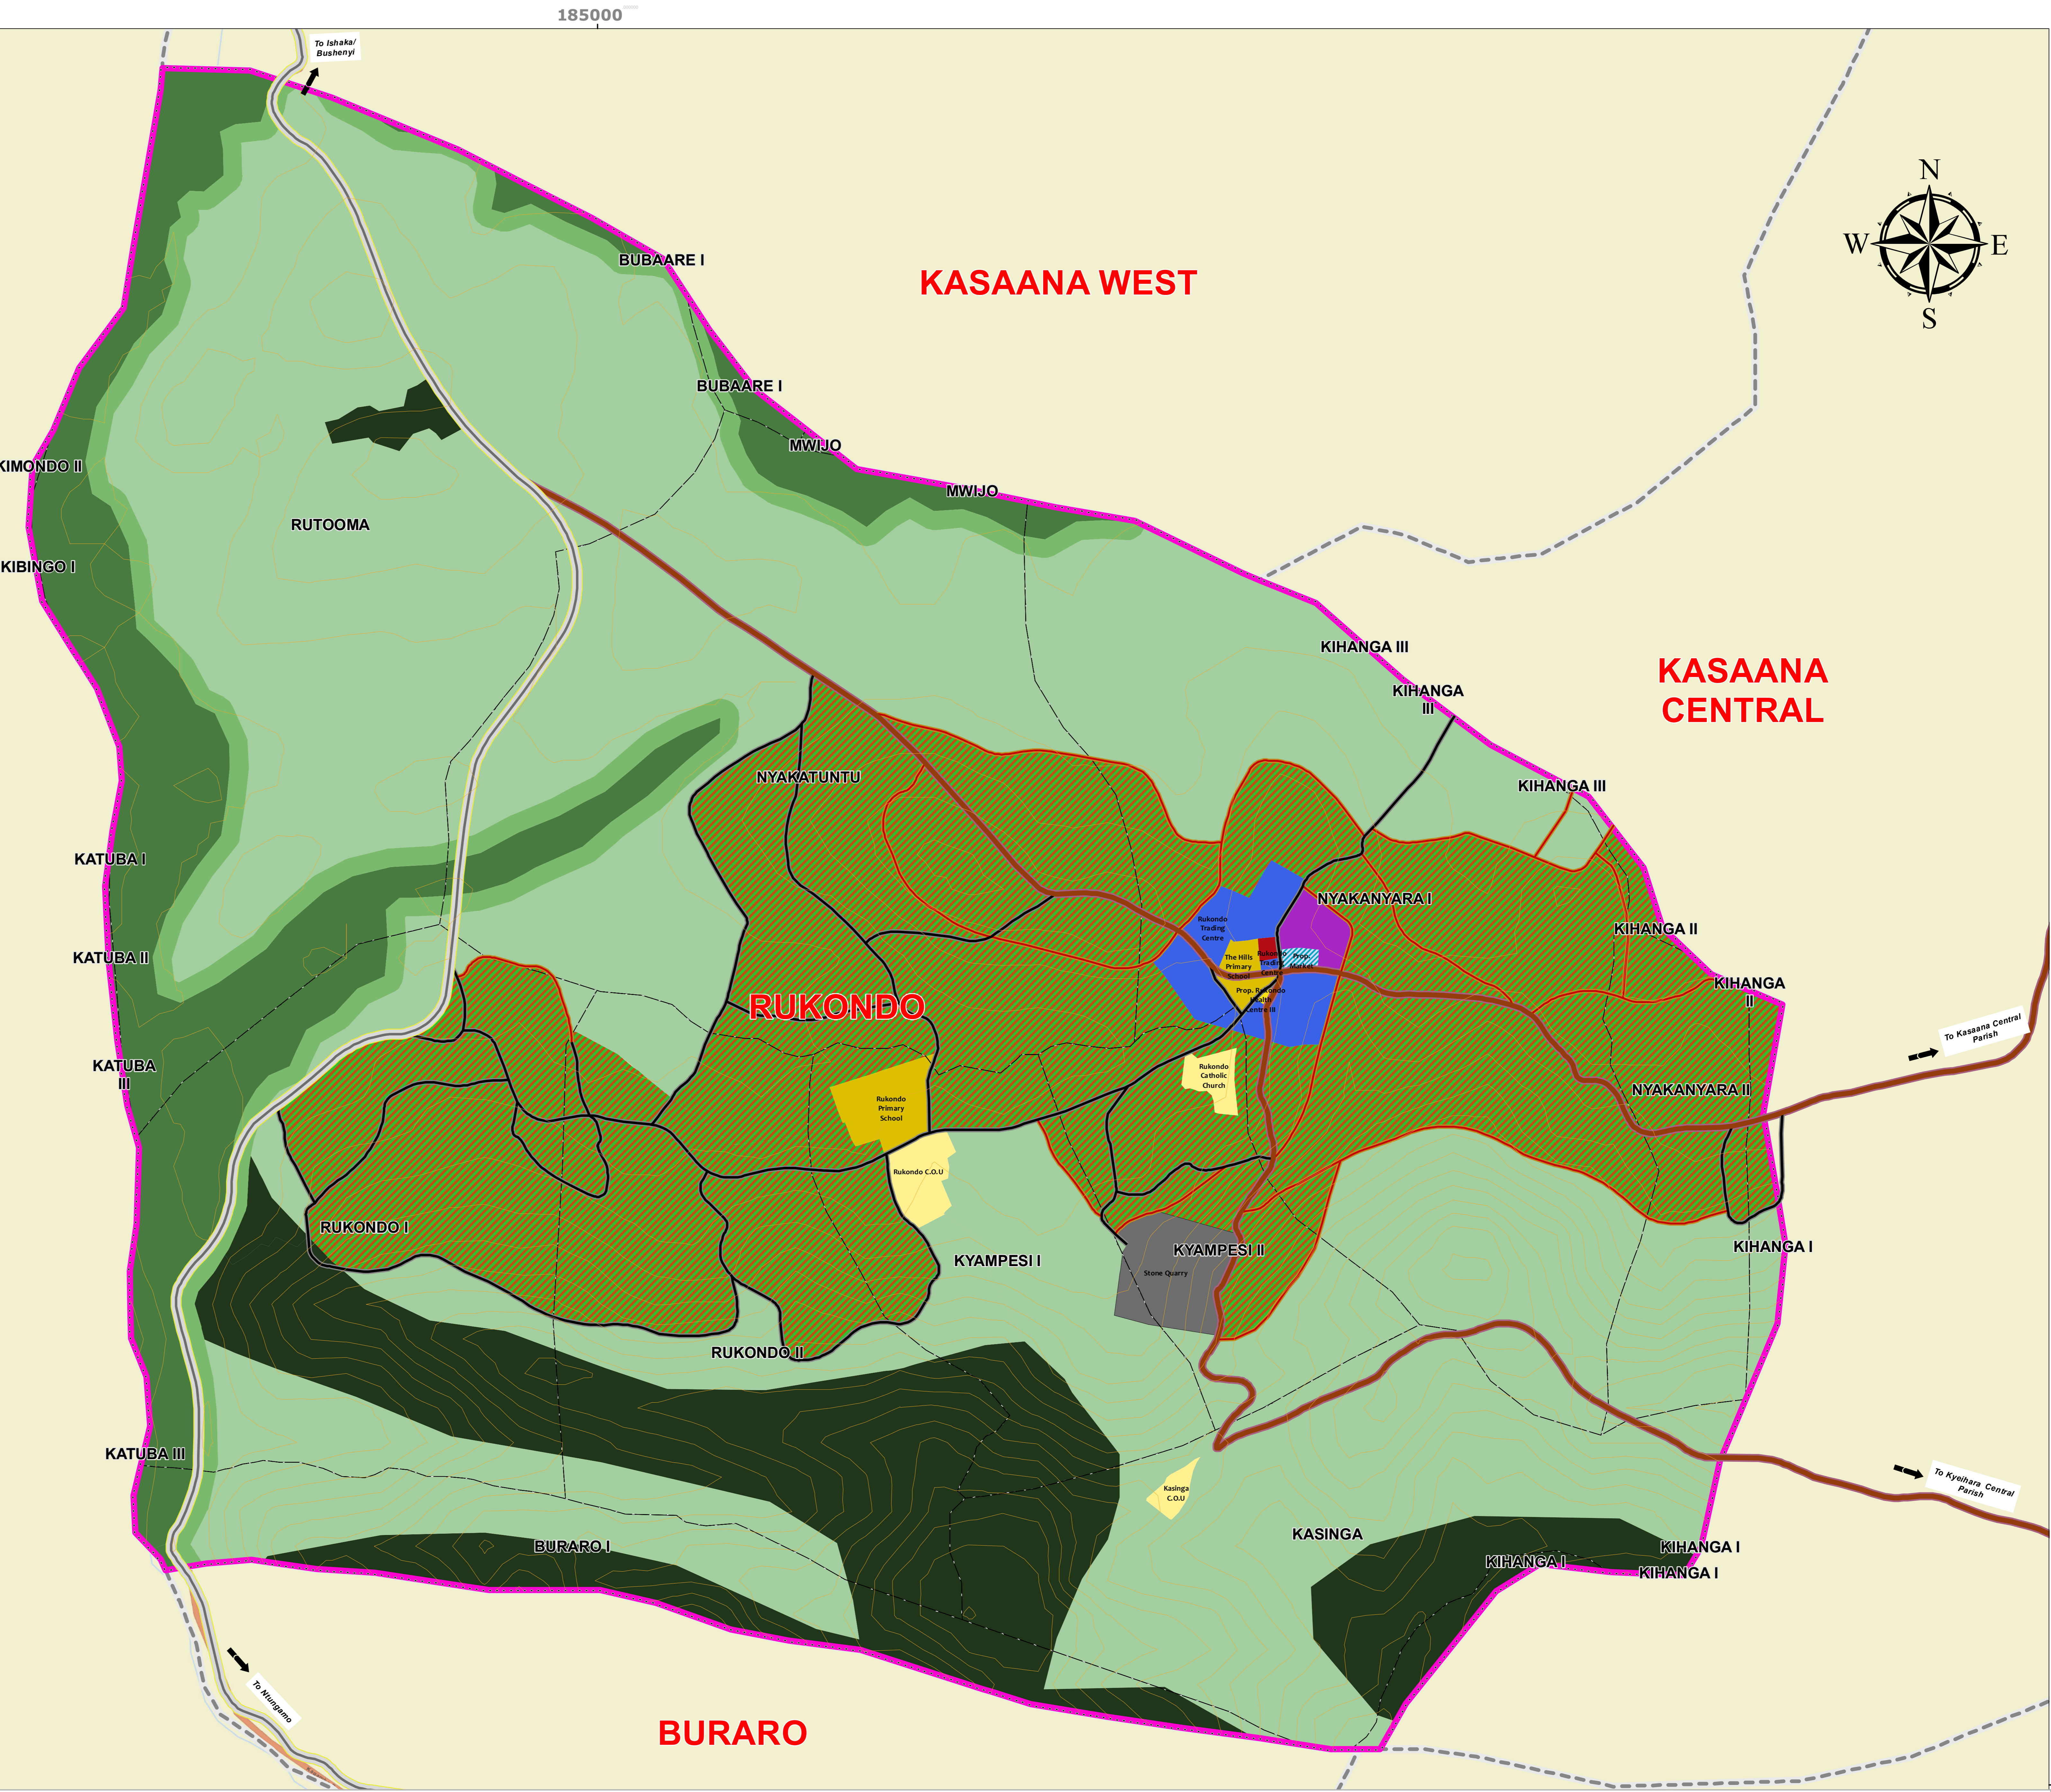

RUKONDO PARISH LOCAL PHYSICAL DEVELOPMENT PLAN, 2023-2033

Legend

	Contours		Growth Centre
RDCClass			Market
	Primary Road		Mixed Use
	Secondary Road		Civic
	Tertiary Road		Agriculture
	New Proposed Road		Agro-processing Centre
	Rukondo Parish		Forestry
	Rukondo Villages		Stone Quarry
LUS_Type			Buffer
	Educational Institutions		Wetlands
	Health Institutions		
	Religious Institutions		

Scale 1:6,500 0 0.25 0.5 1 km

Proposed Physical Development Plan

9920000

9920000