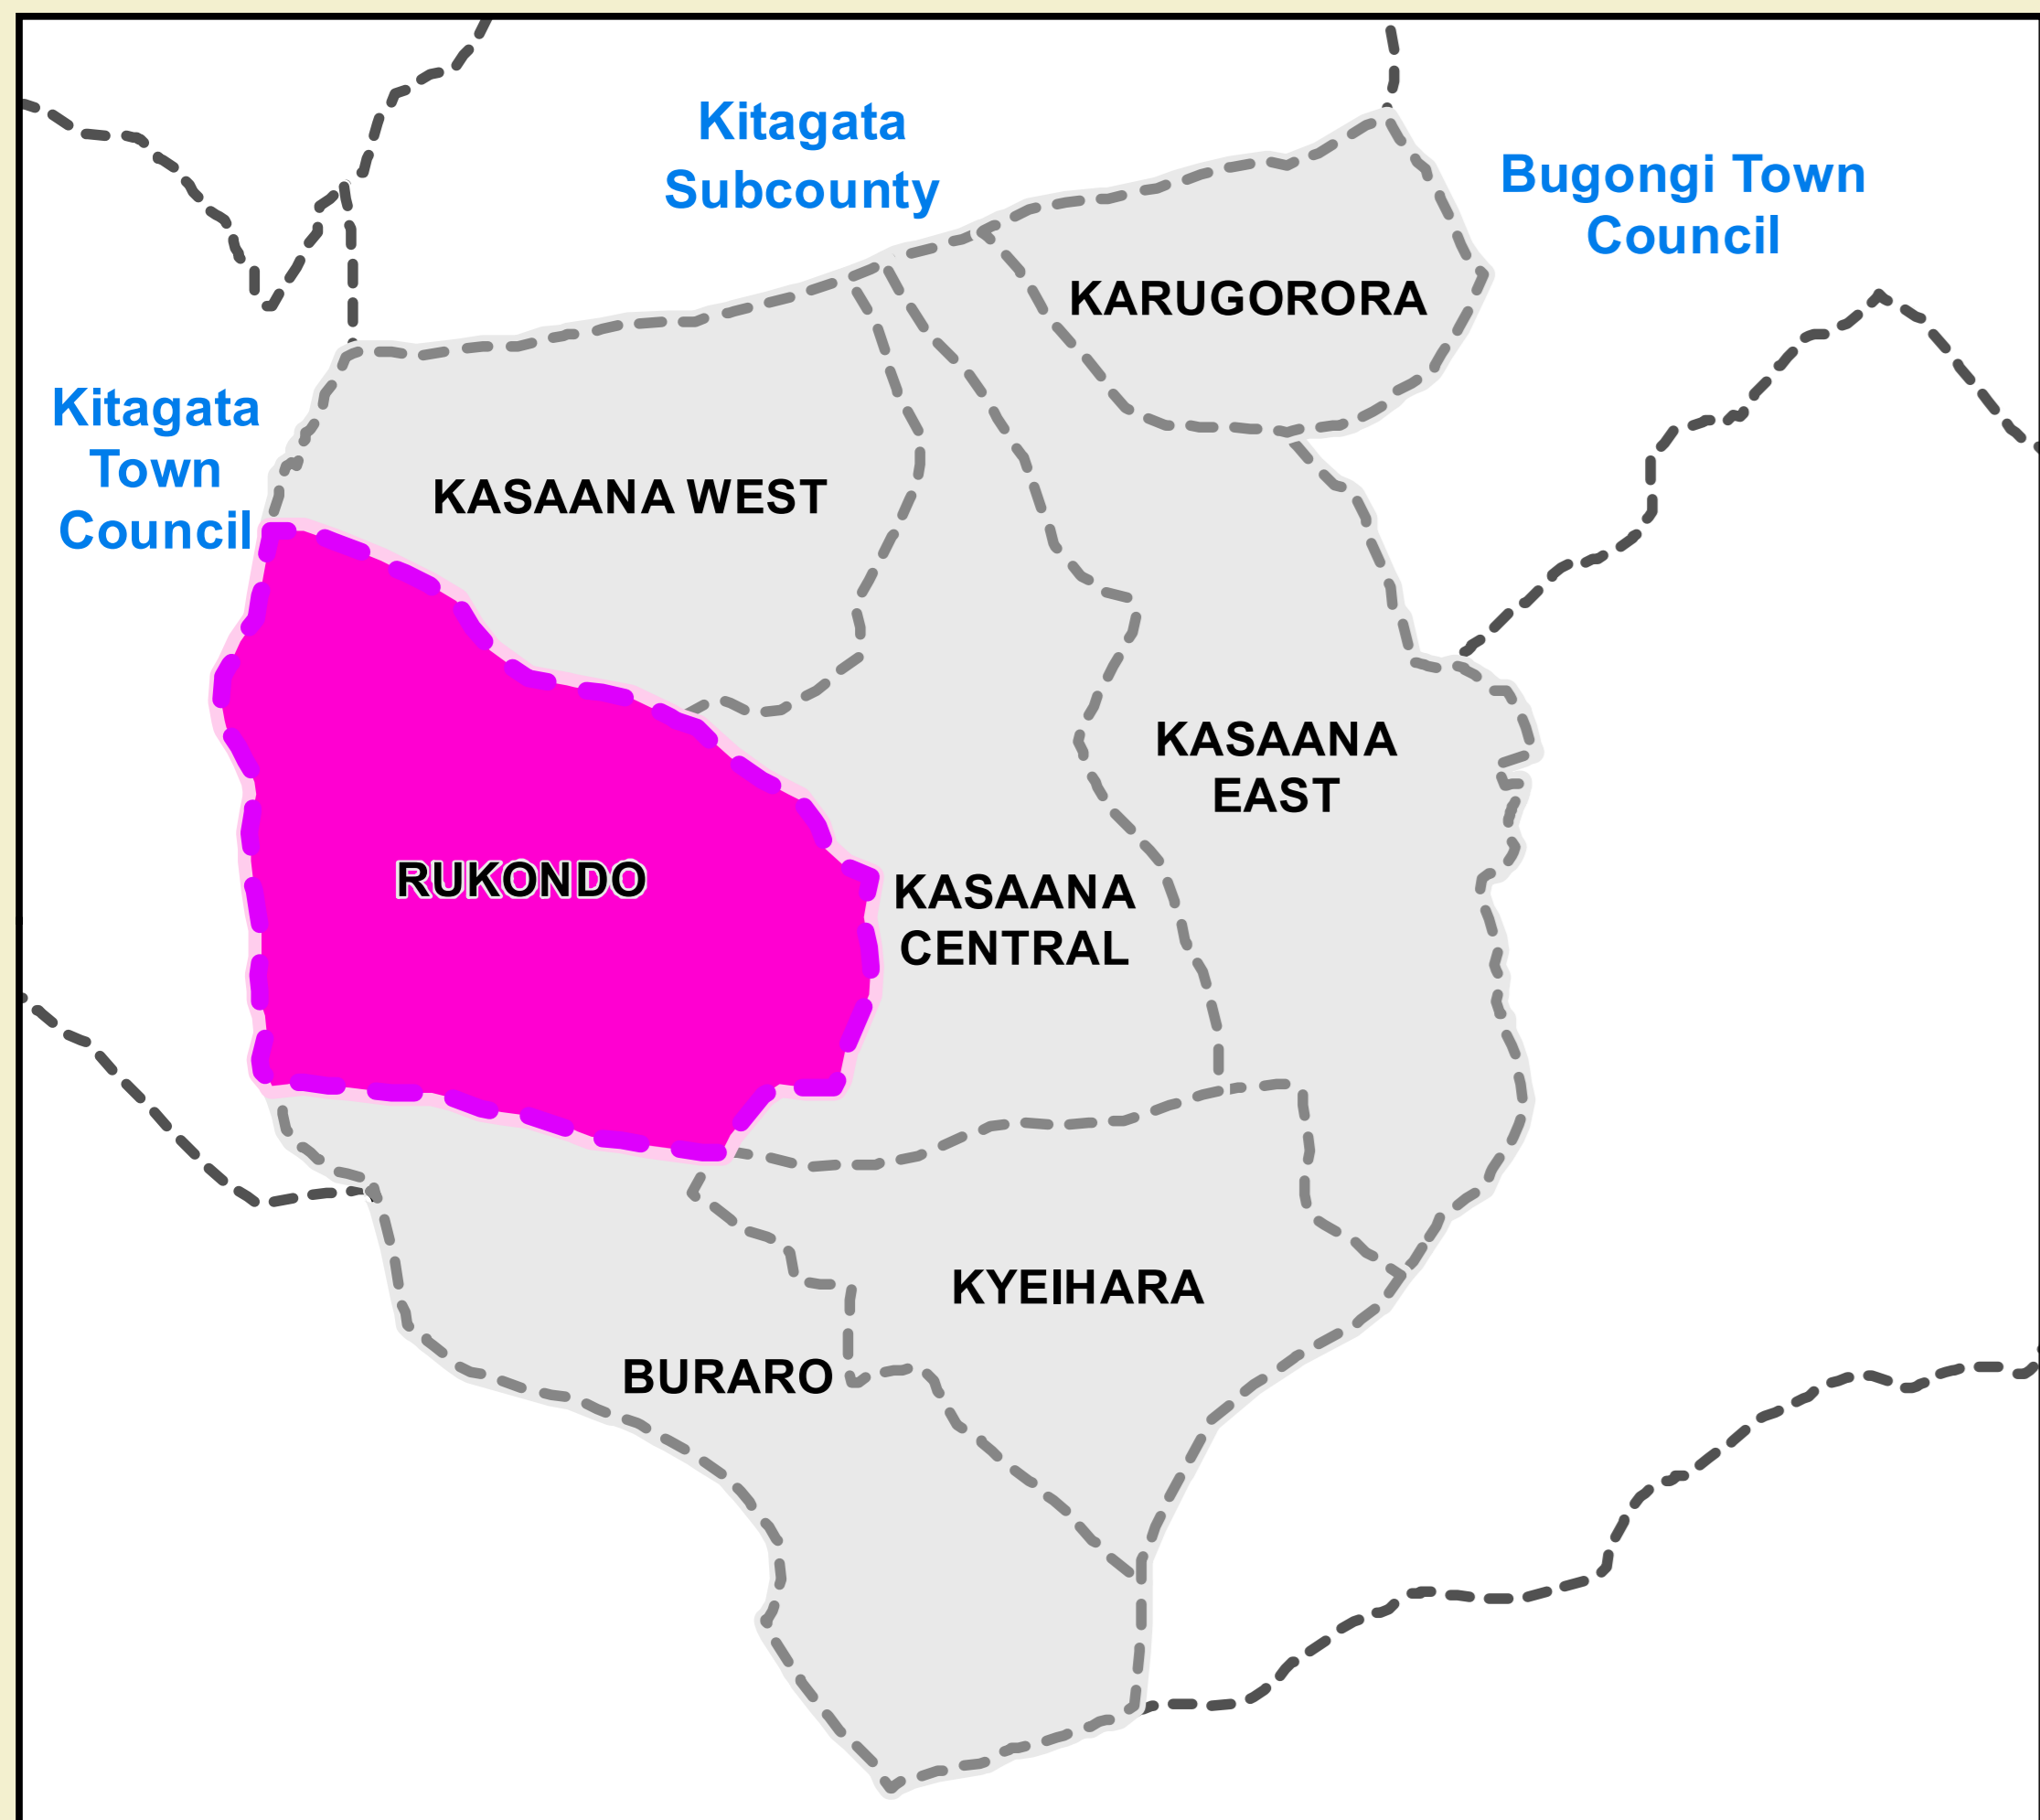

RUKONDO PARISH LOCAL PHYSICAL DEVELOPMENT PLAN, 2023-2033

Legend

	Contours		Growth Centre
RDCClass			Market
	Primary Road		Mixed Use
	Secondary Road		Civic
	Tertiary Road		Agriculture
	New Proposed Road		Agro-processing Centre
	Rukondo Parish		Forestry
	Rukondo Villages		Stone Quarry
LUS_Type			Buffer
	Educational Institutions		Wetlands
	Health Institutions		
	Religious Institutions		

Scale 1:6,500 0 0.25 0.5 1 km

Proposed Physical Development Plan

9920000

9920000