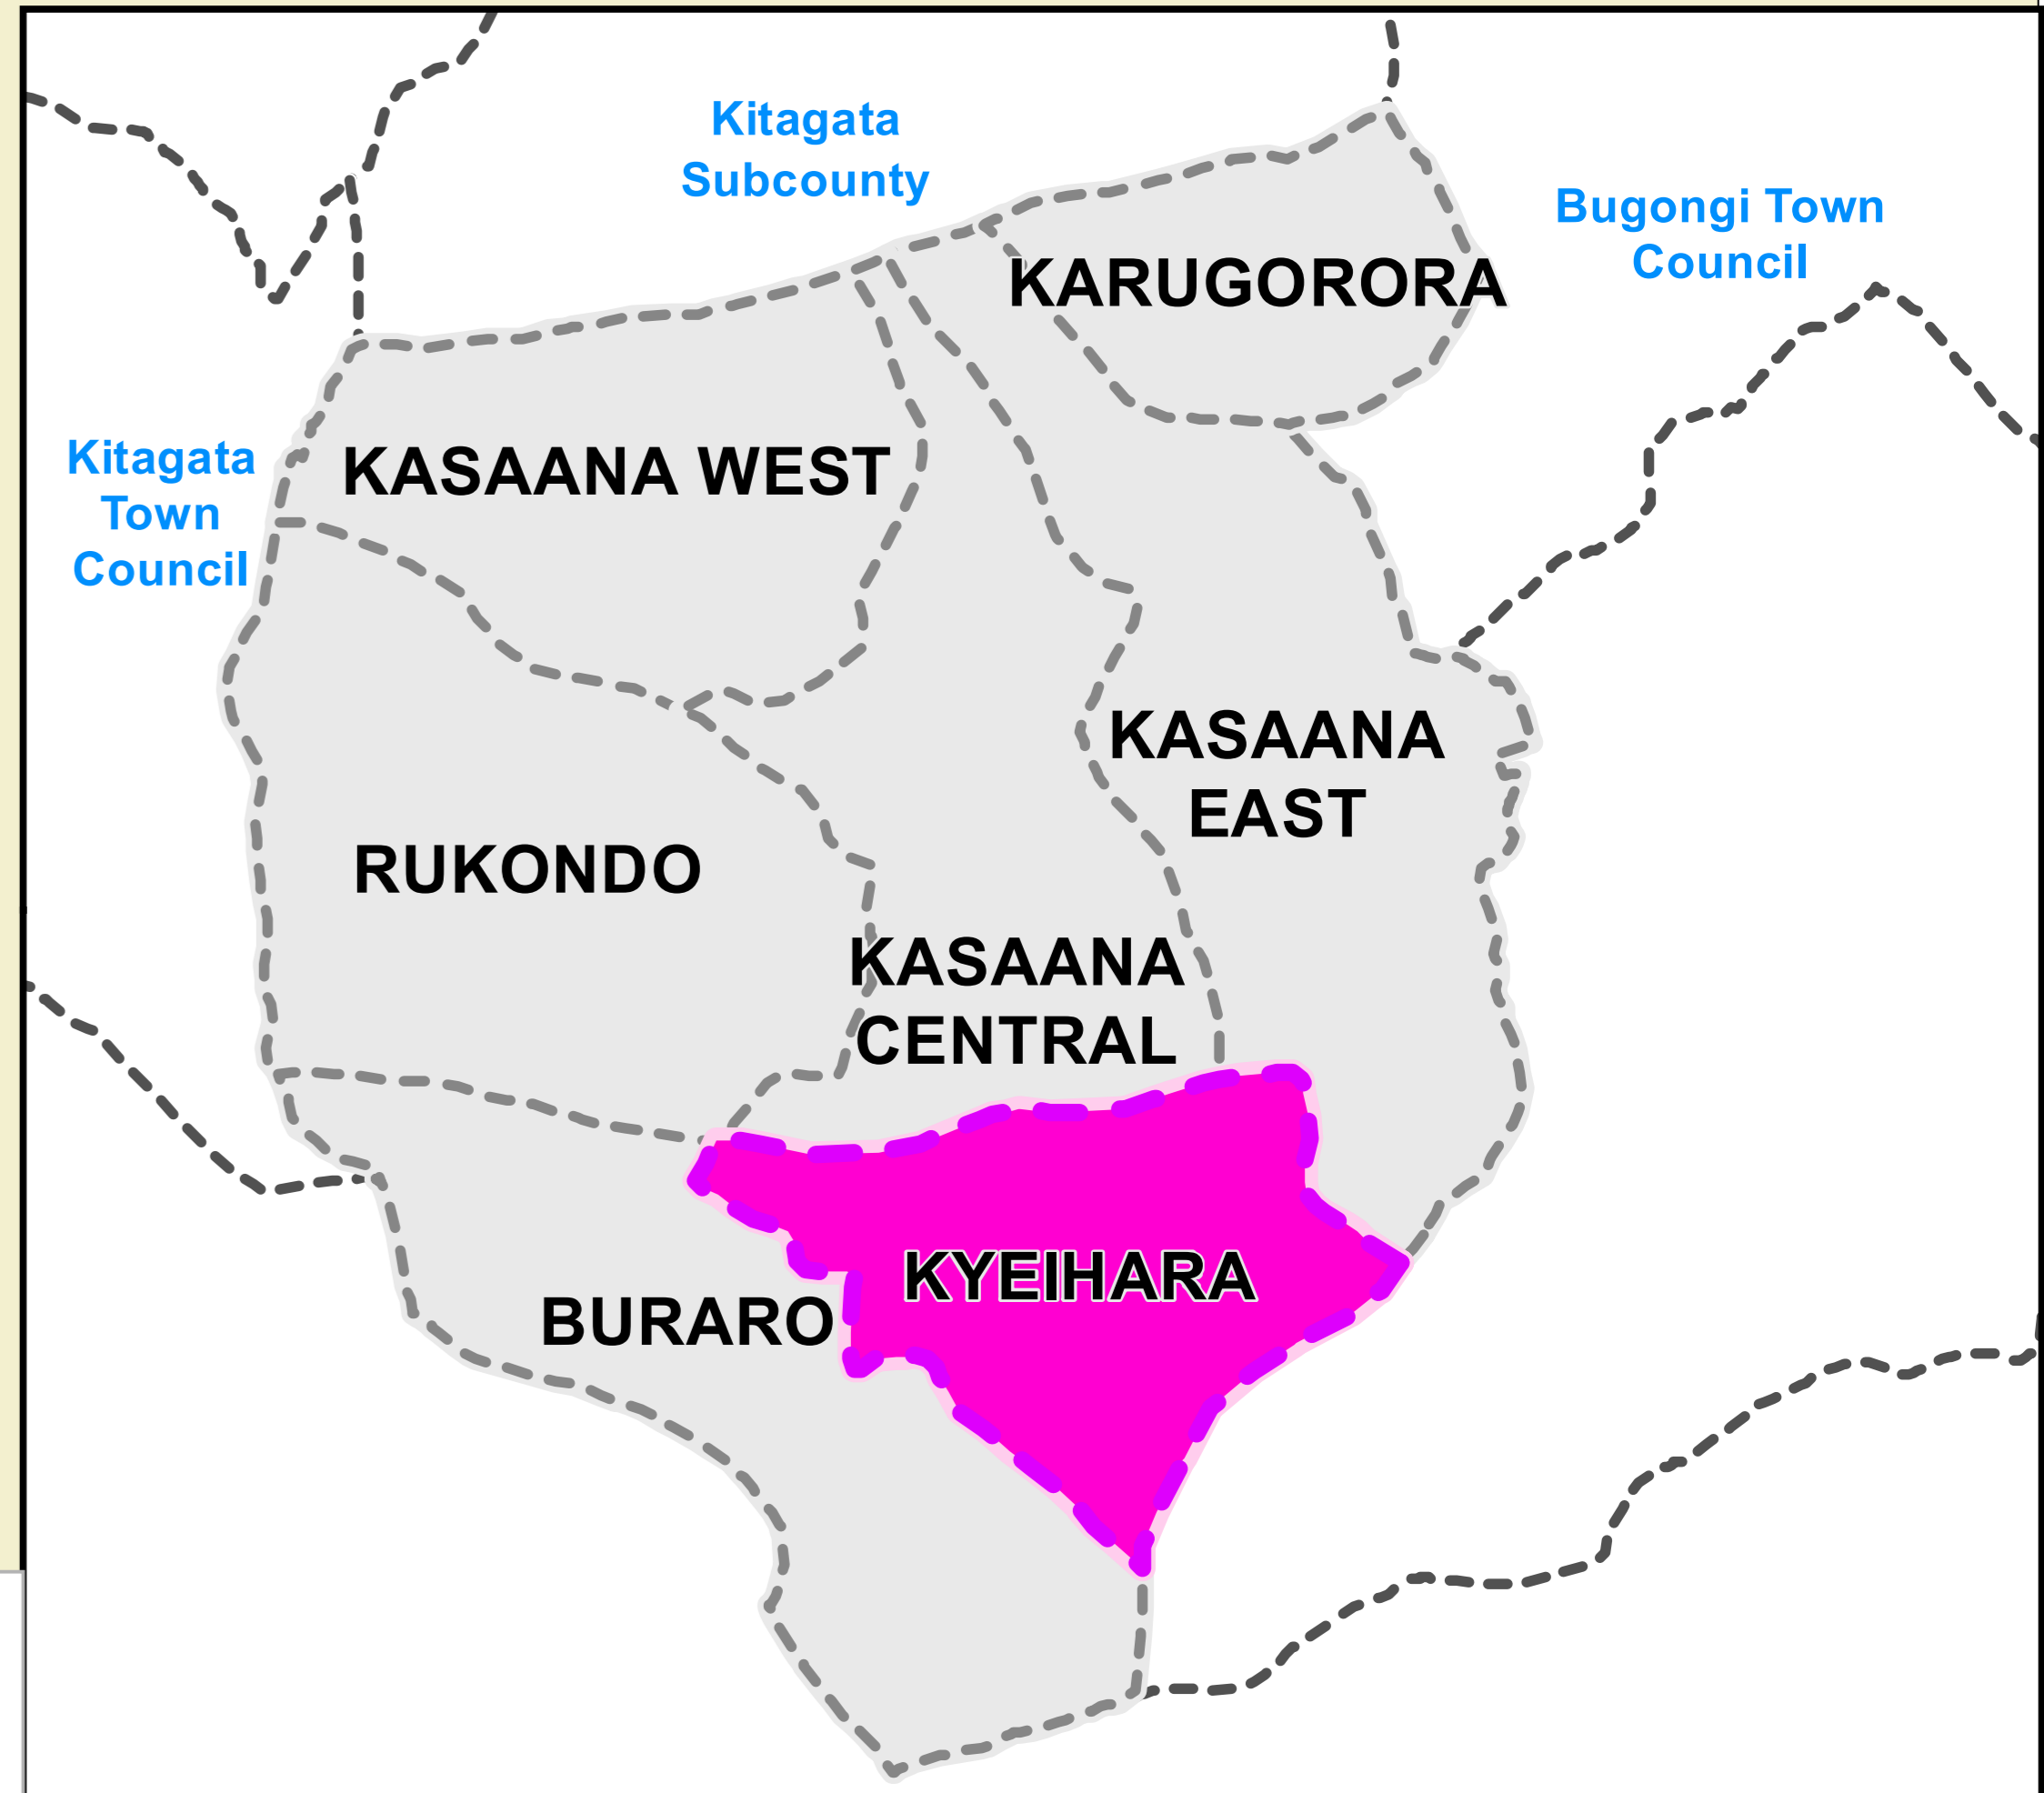

KYEIHARA PARISH LOCAL PHYSICAL DEVELOPMENT PLAN, 2023-2033

Legend

RDClass	
	Primary Road
	Secondary Road
	Tertiary Road
	New Proposed Road
	Contours
	Kyeihara Parish
	Kyeihara Villages
LUS_Type	
	Water Reservoir
	Educational Institutions
	Health Institutions
	Religious Institutions
	Growth Centre
	Market
	Mixed Use
	Civic
	Agriculture
	Agro-processing Centre
	Forestry

Proposed Physical Development Plan

190000