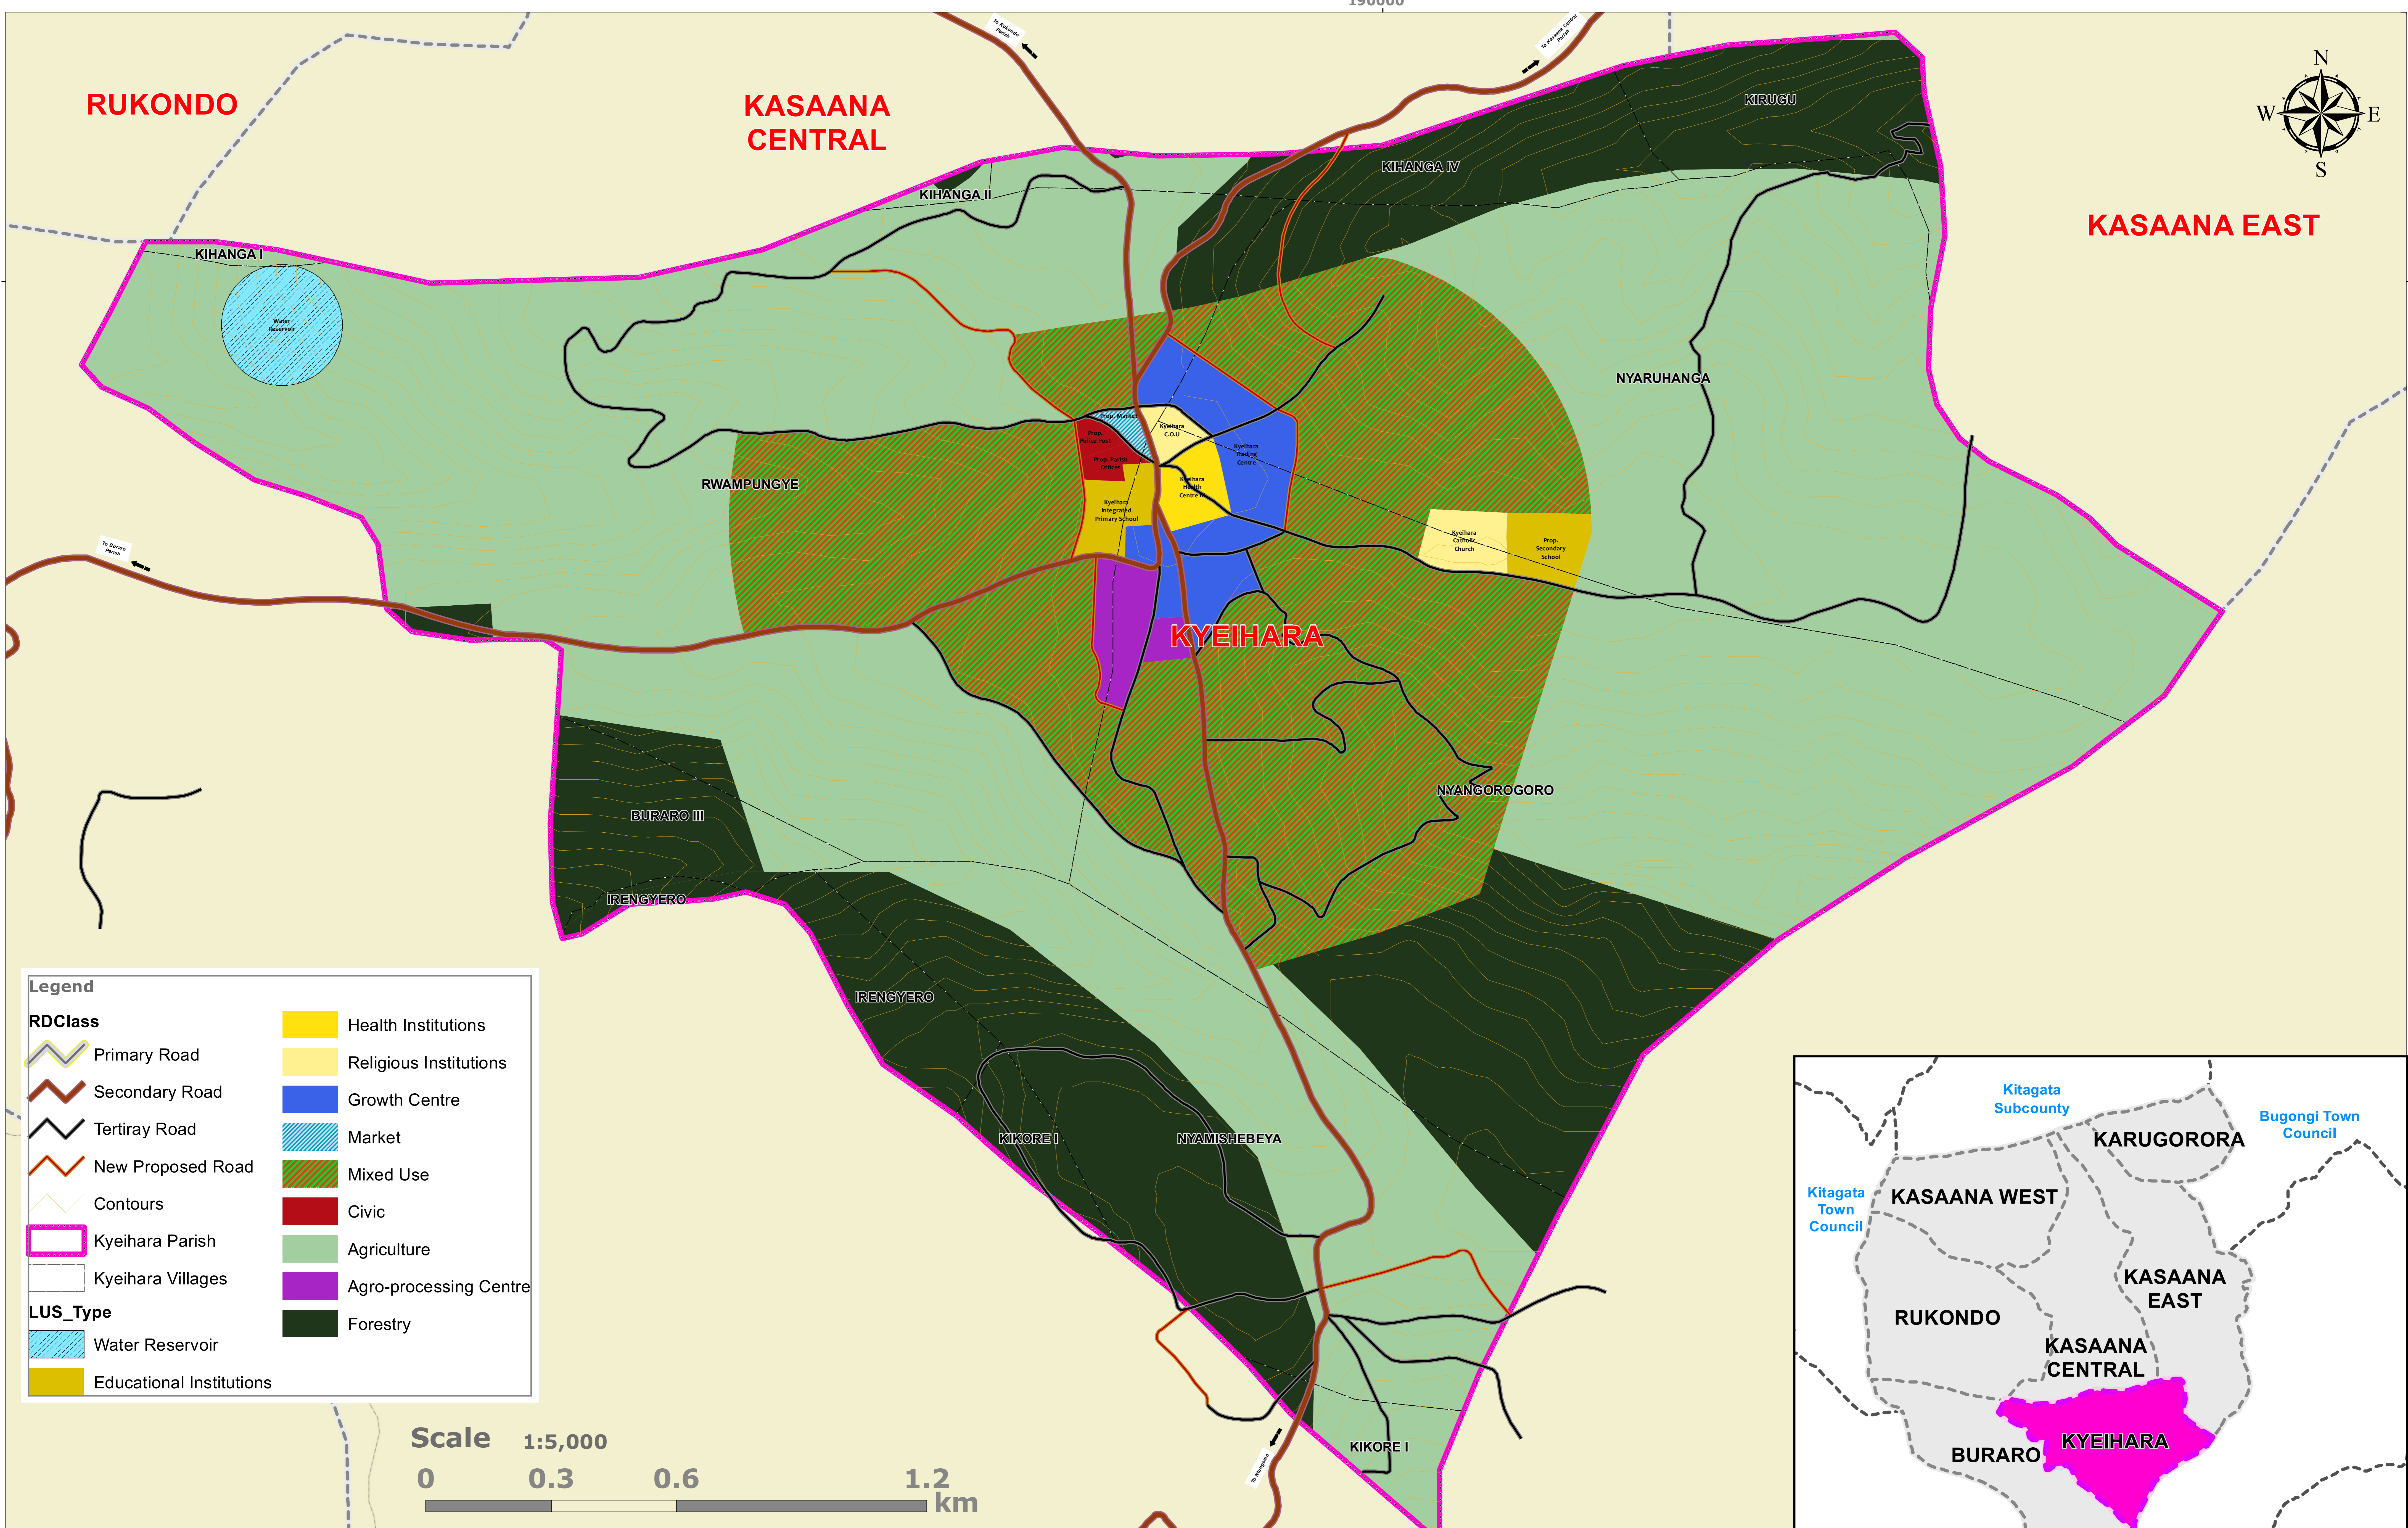

KYEIHARA PARISH LOCAL PHYSICAL DEVELOPMENT PLAN, 2023-2033

Legend

RDClass	
	Primary Road
	Secondary Road
	Tertiary Road
	New Proposed Road
	Contours
	Kyeihara Parish
	Kyeihara Villages
LUS_Type	
	Water Reservoir
	Educational Institutions
	Health Institutions
	Religious Institutions
	Growth Centre
	Market
	Mixed Use
	Civic
	Agriculture
	Agro-processing Centre
	Forestry

Proposed Physical Development Plan

190000