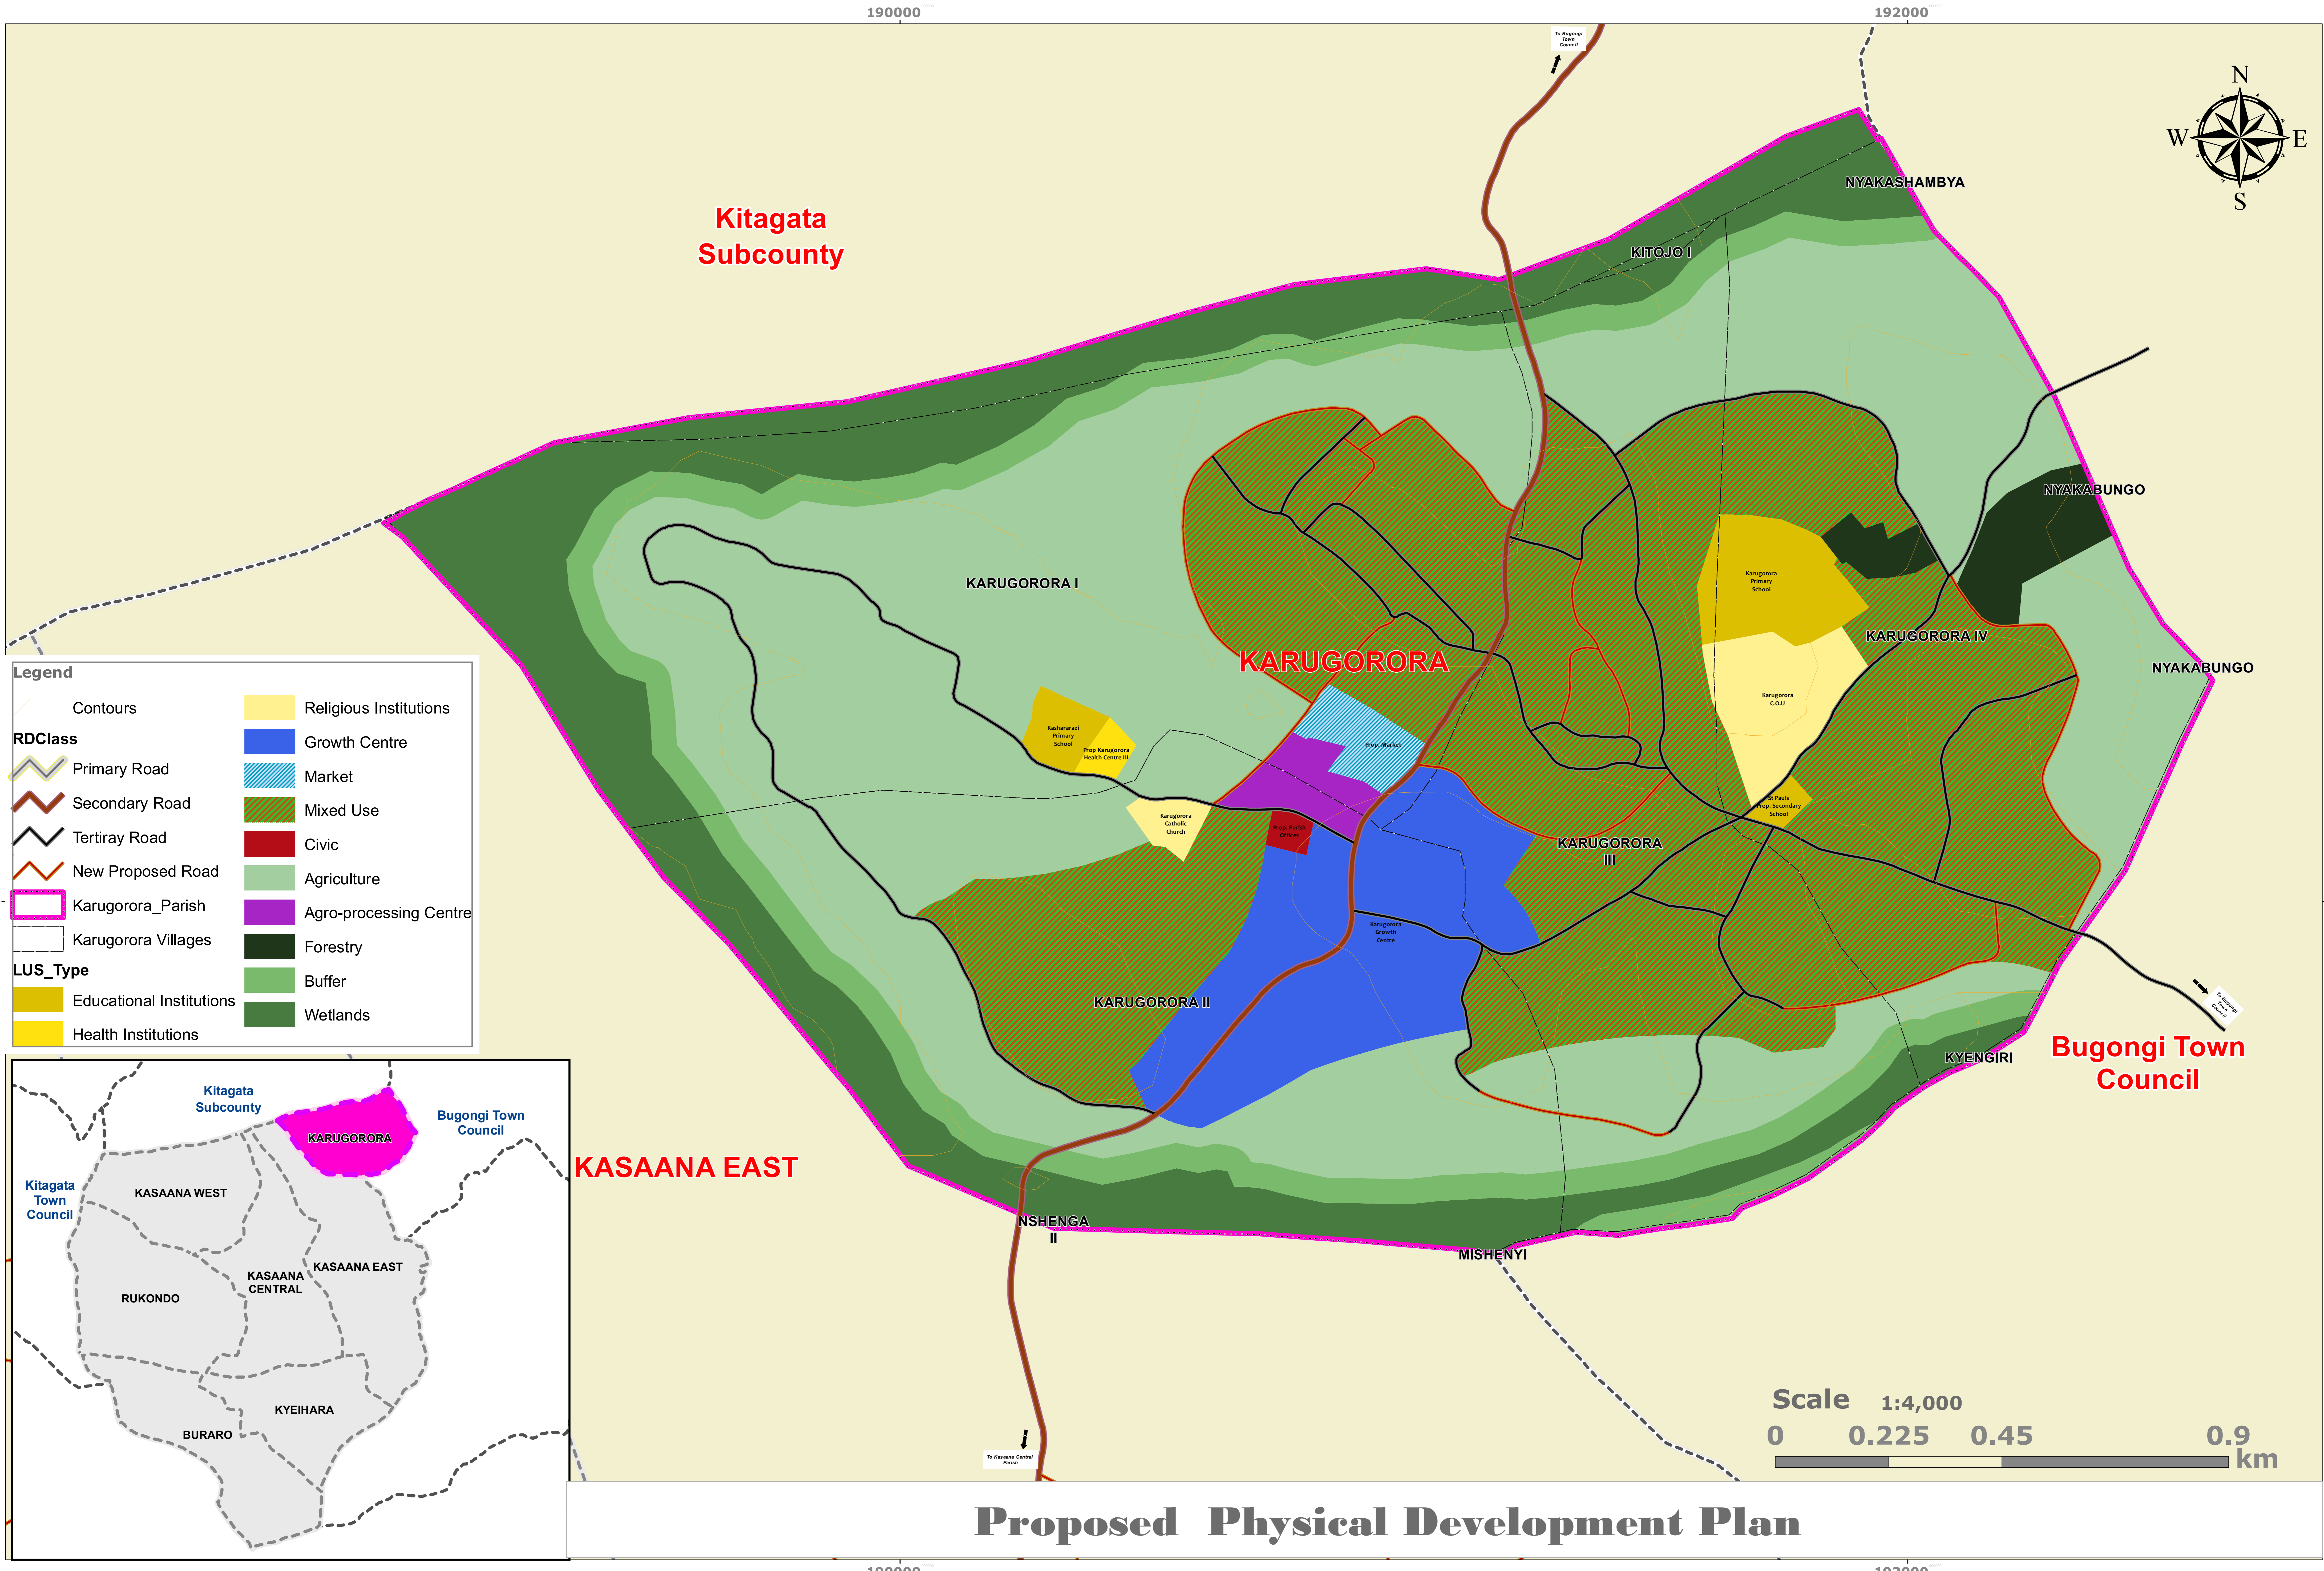

KARUGORORA PARISH LOCAL PHYSICAL DEVELOPMENT PLAN, 2023-2033

Legend

Contours	Religious Institutions
RDC Class	Growth Centre
Primary Road	Market
Secondary Road	Mixed Use
Tertiary Road	Civic
New Proposed Road	Agriculture
Karugorora Parish	Agro-processing Centre
Karugorora Villages	Forestry
LUS_Type	Buffer
Educational Institutions	Wetlands
Health Institutions	

Proposed Physical Development Plan