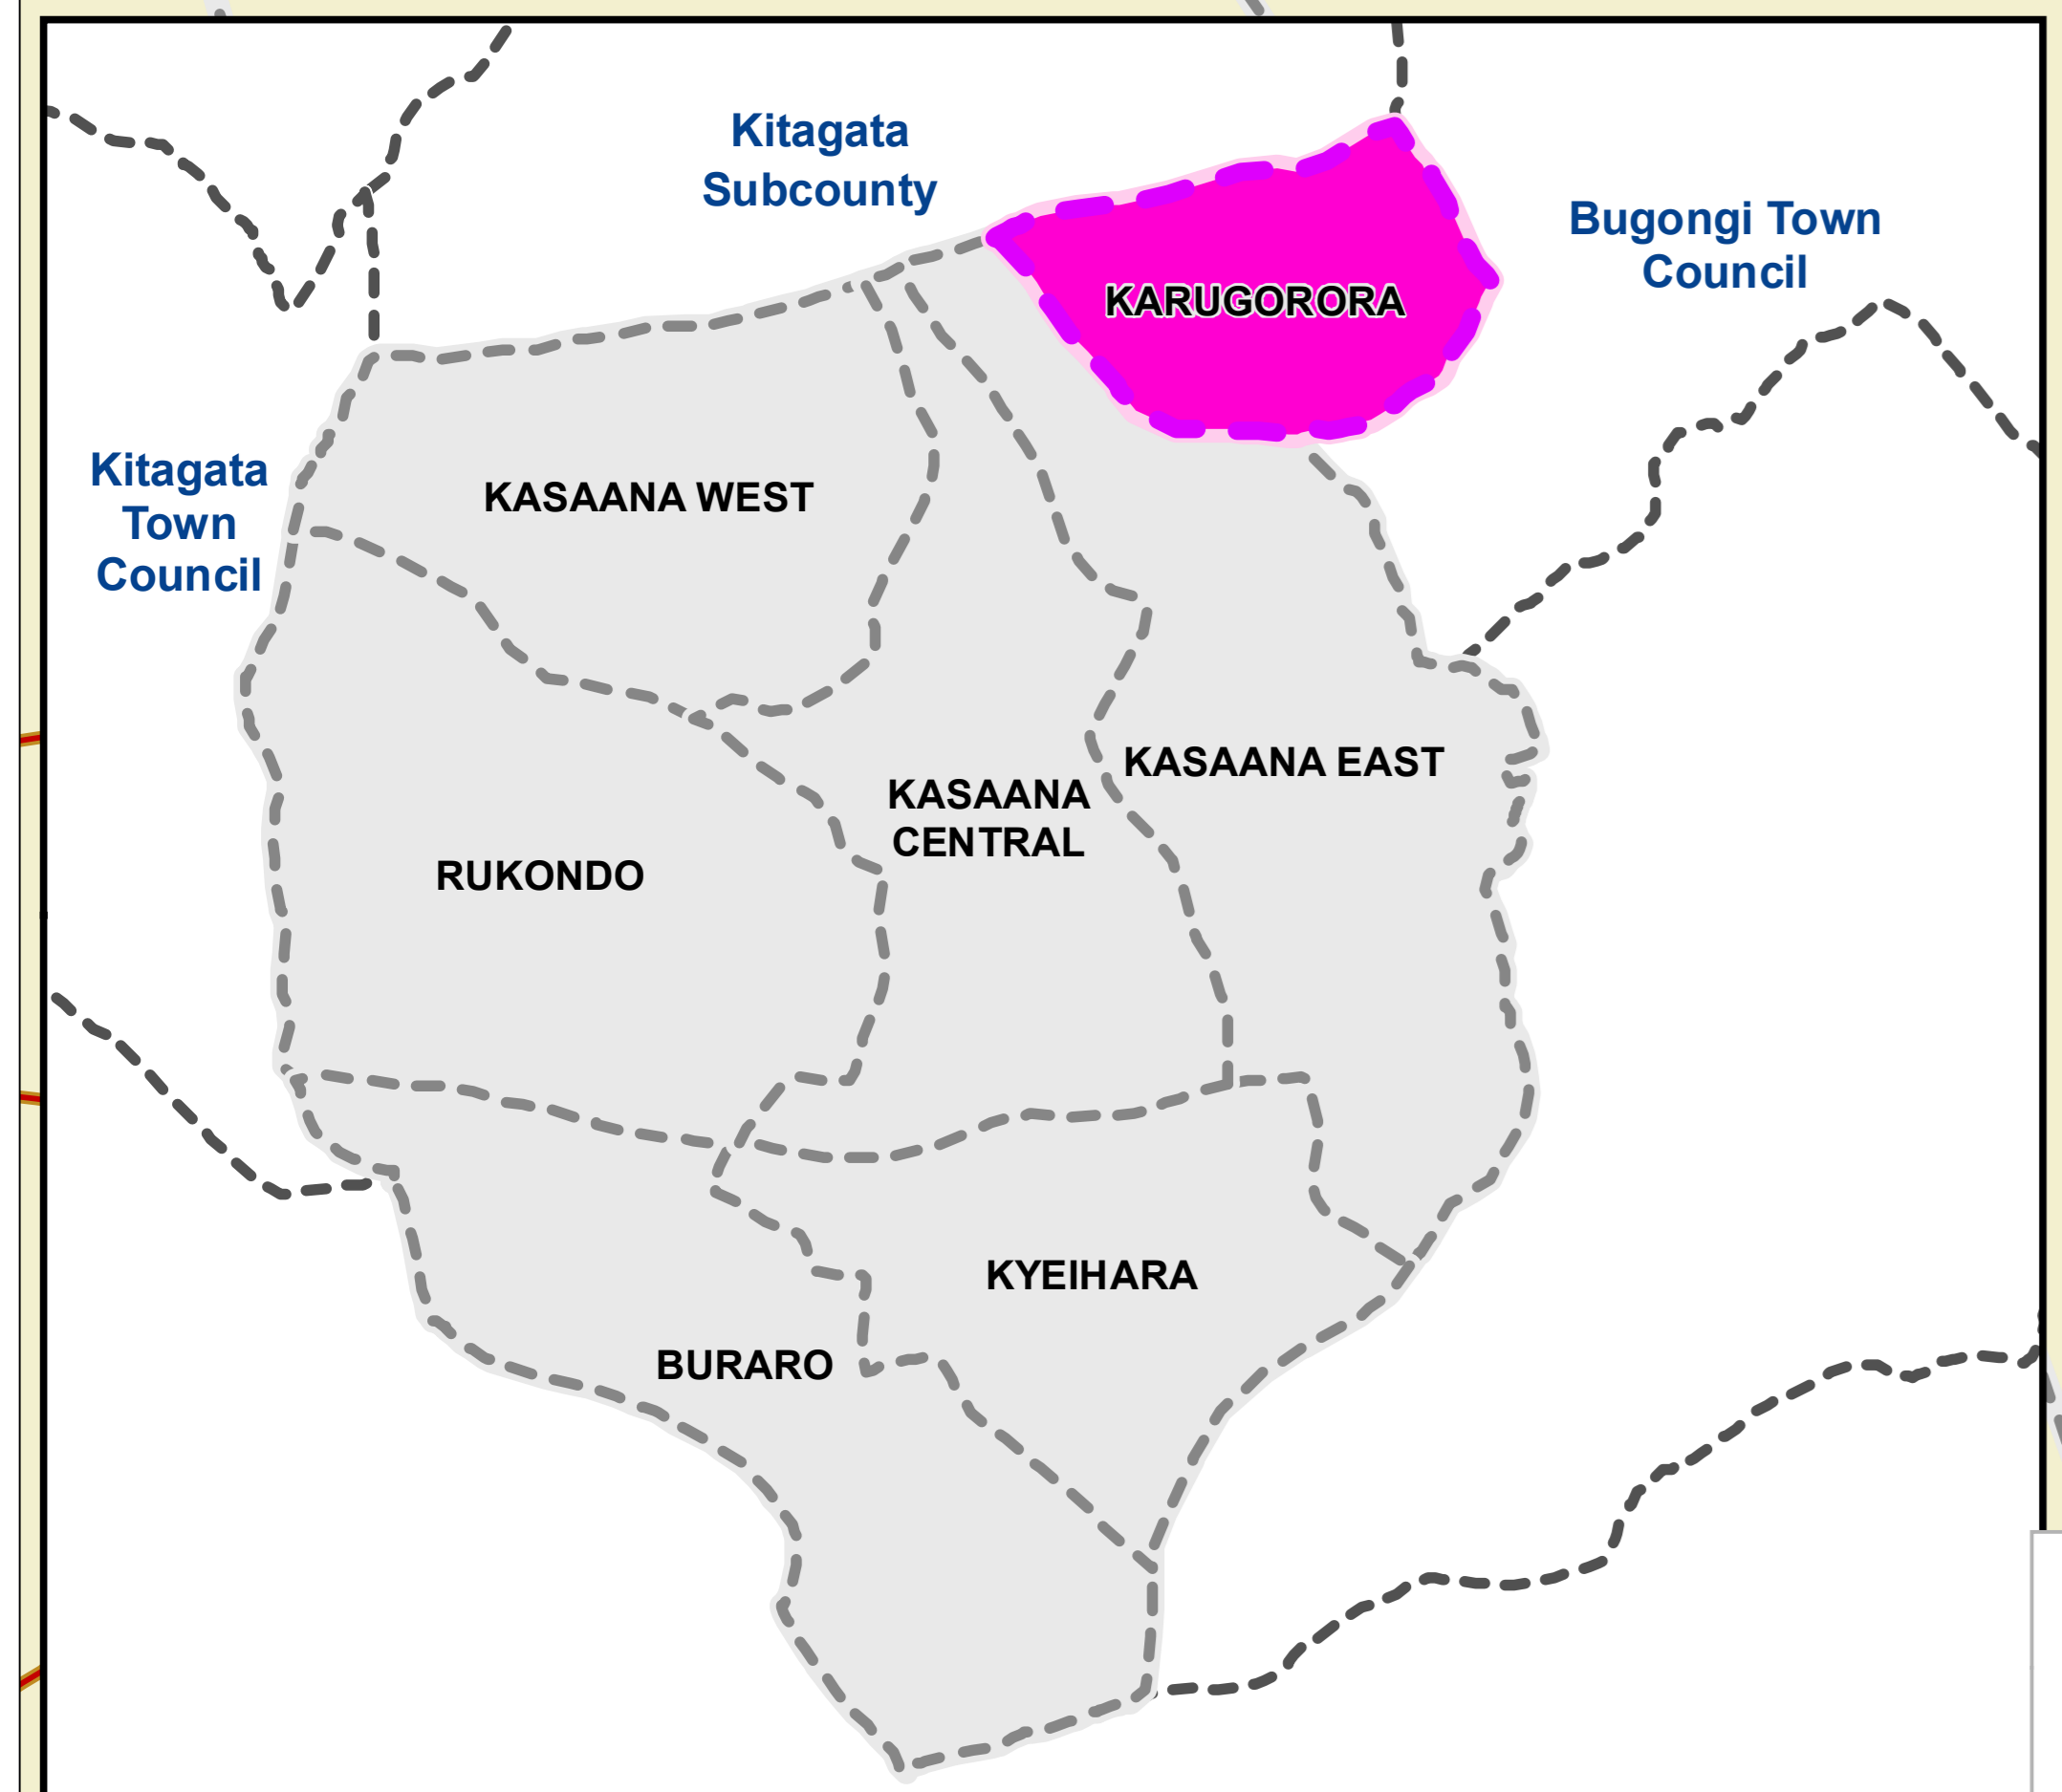

KARUGORORA PARISH LOCAL PHYSICAL DEVELOPMENT PLAN, 2023-2033

Legend

Contours	Religious Institutions
RDC Class	Growth Centre
Primary Road	Market
Secondary Road	Mixed Use
Tertiary Road	Civic
New Proposed Road	Agriculture
Karugorora Parish	Agro-processing Centre
Karugorora Villages	Forestry
LUS_Type	Buffer
Educational Institutions	Wetlands
Health Institutions	