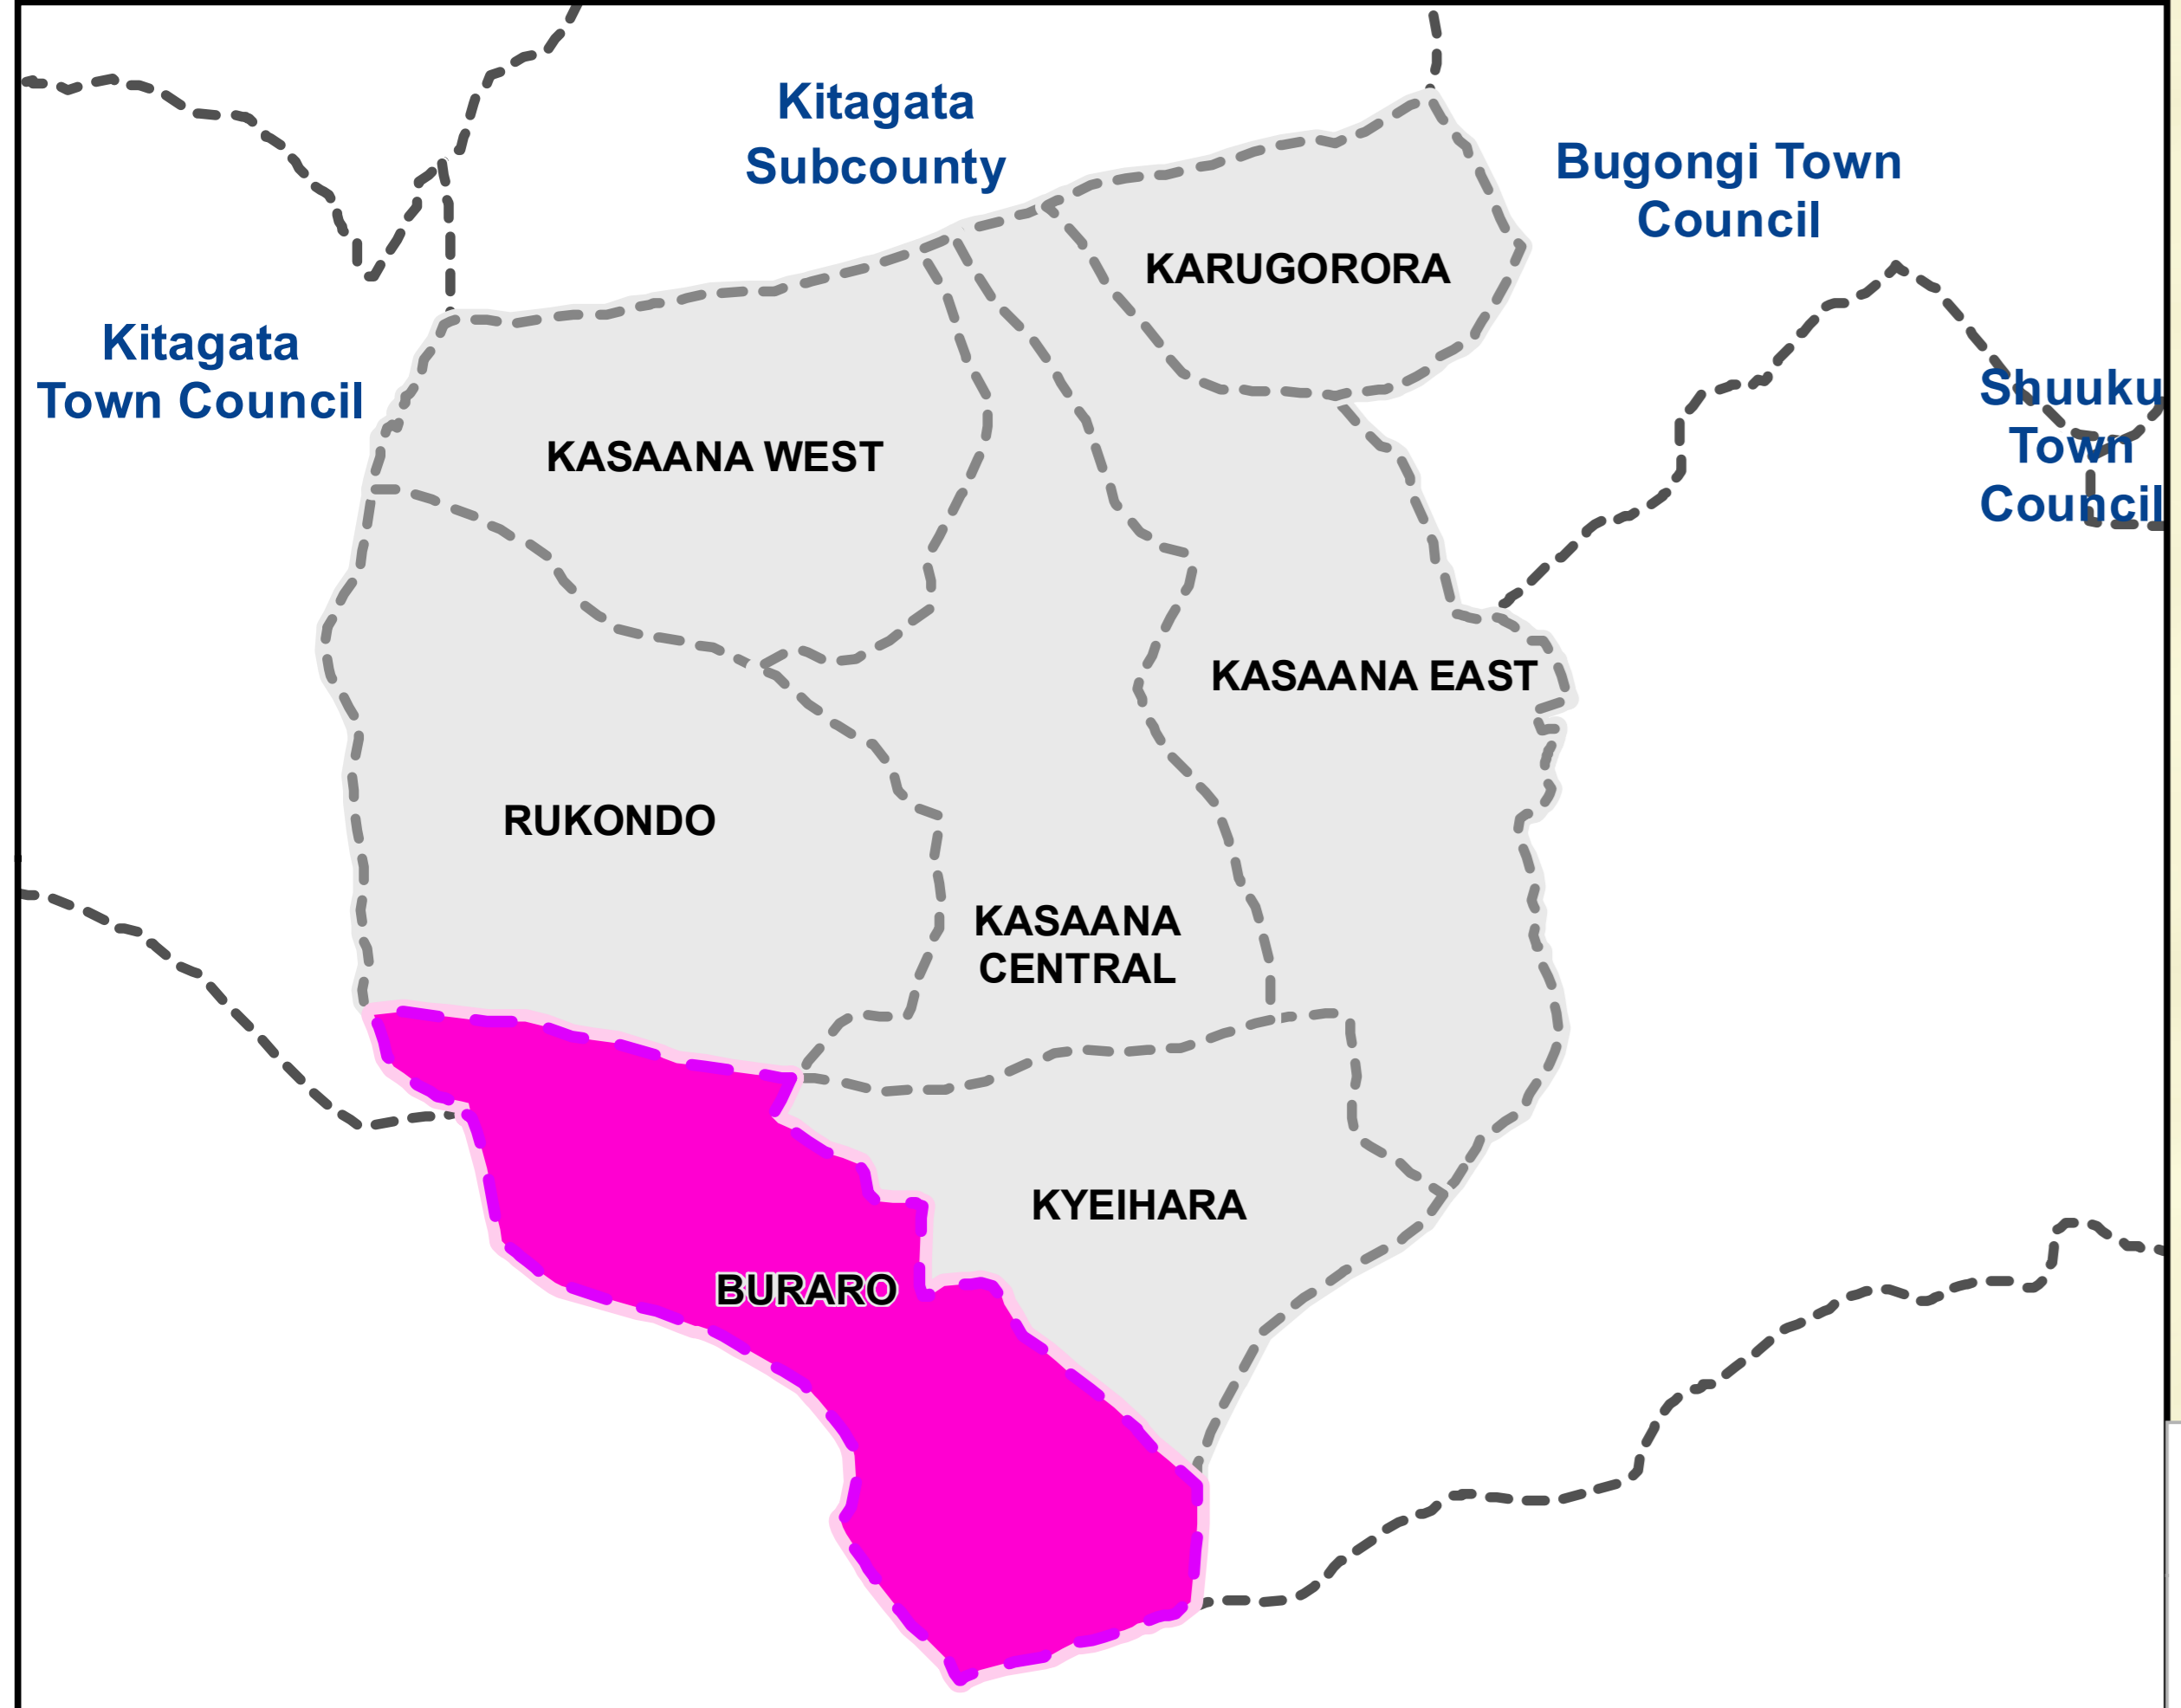

Proposed Physical Development Plan