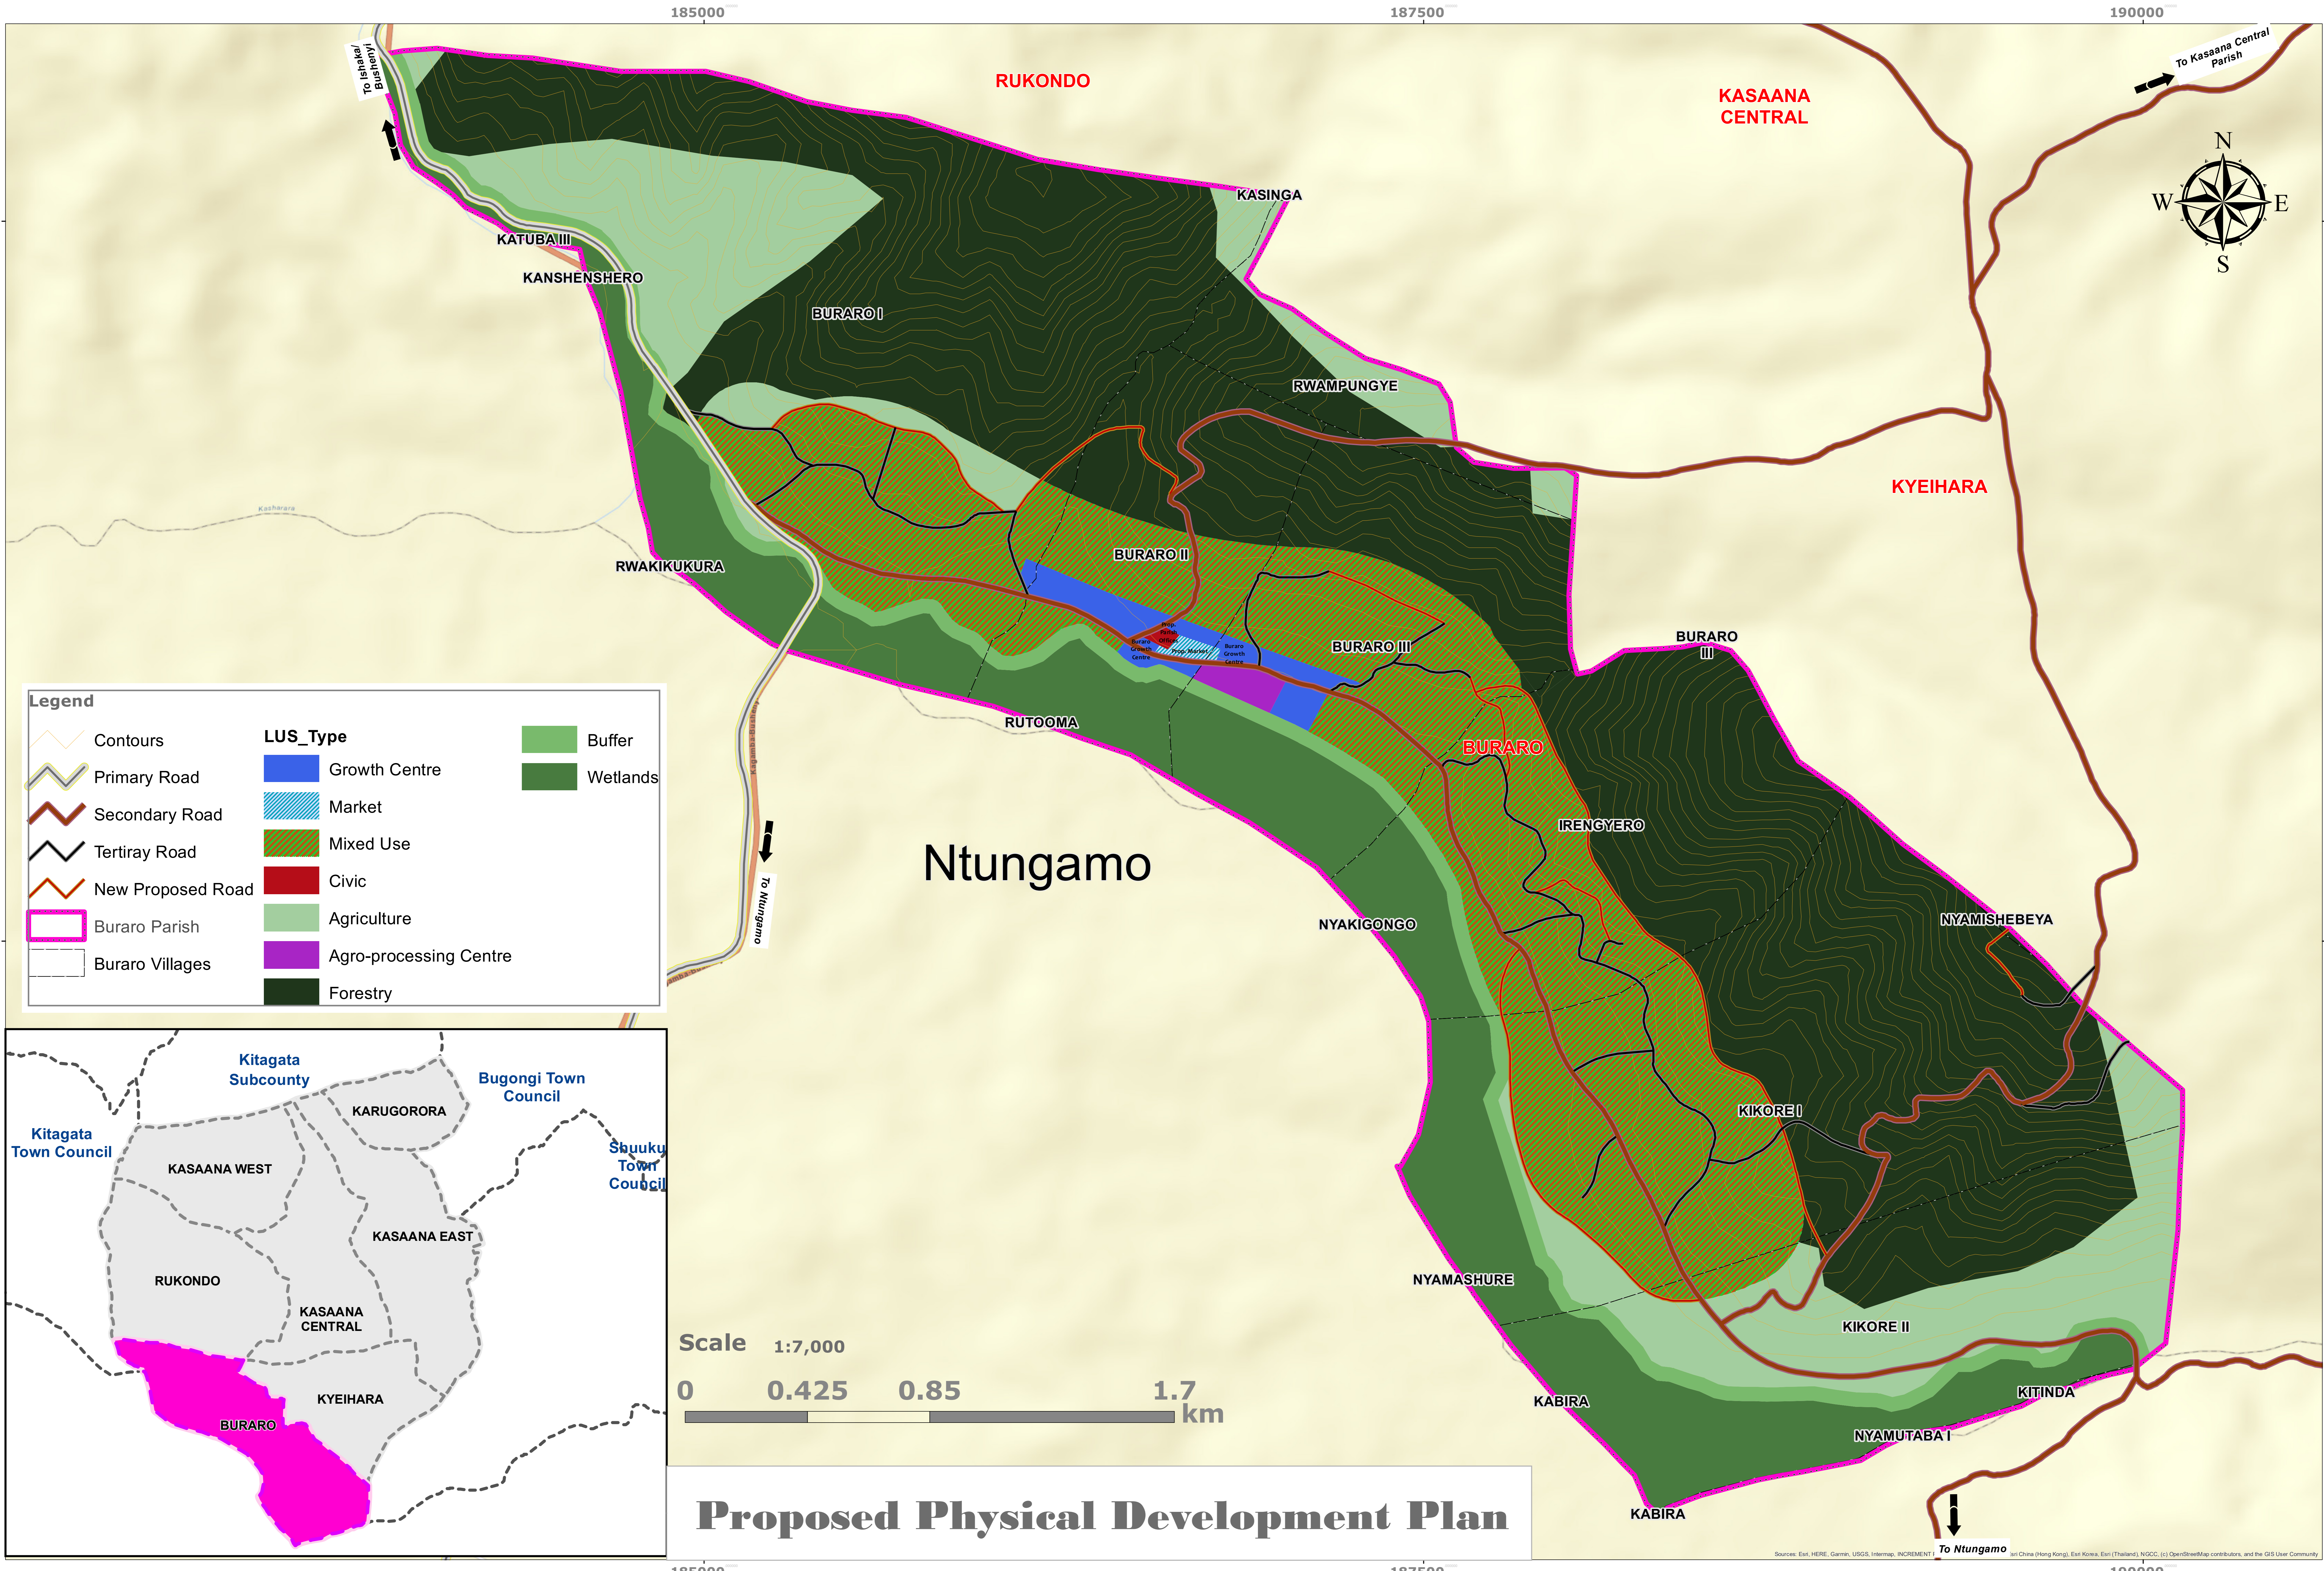

BURARO PARISH LOCAL PHYSICAL DEVELOPMENT PLAN, 2023-2033

Legend

	Contours		LUS_Type		Buffer
	Primary Road		Growth Centre		Wetlands
	Secondary Road		Market		
	Tertiary Road		Mixed Use		
	New Proposed Road		Civic		
	Buraro Parish		Agriculture		
	Buraro Villages		Agro-processing Centre		
			Forestry